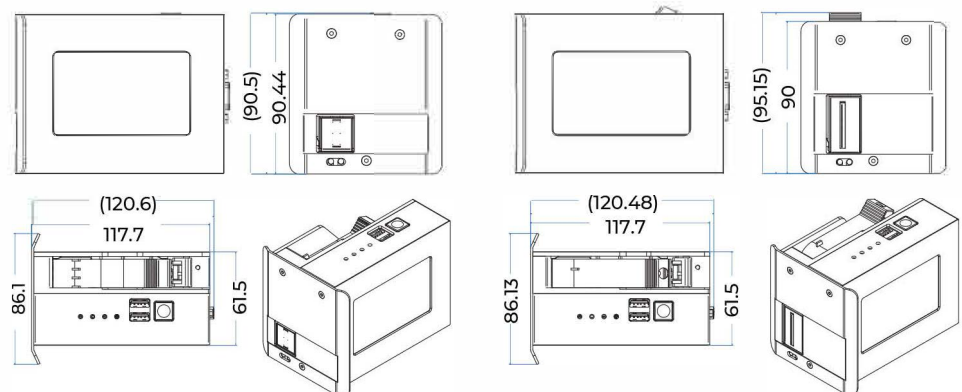

DIMENSIONS

Smart-Jet® BLUE

Smart-Jet® MAX